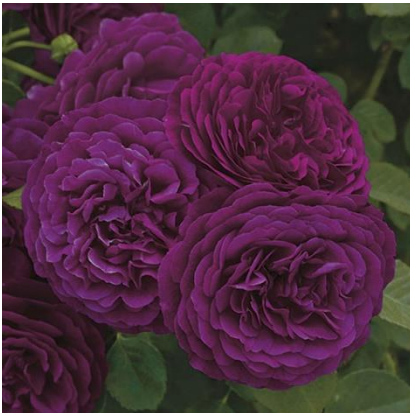

Twilight Zone (9)